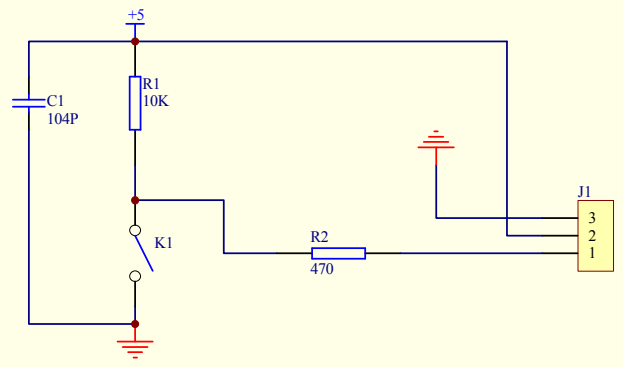

B

B

A

A

Title		
tilt sensor		
Size	Number	Revision
A4		
Date:	11-Jul-2012	Sheet of
File:	D:\产品记录\arduino\arduino_NGDM0916	Drawn By:

1

2

3